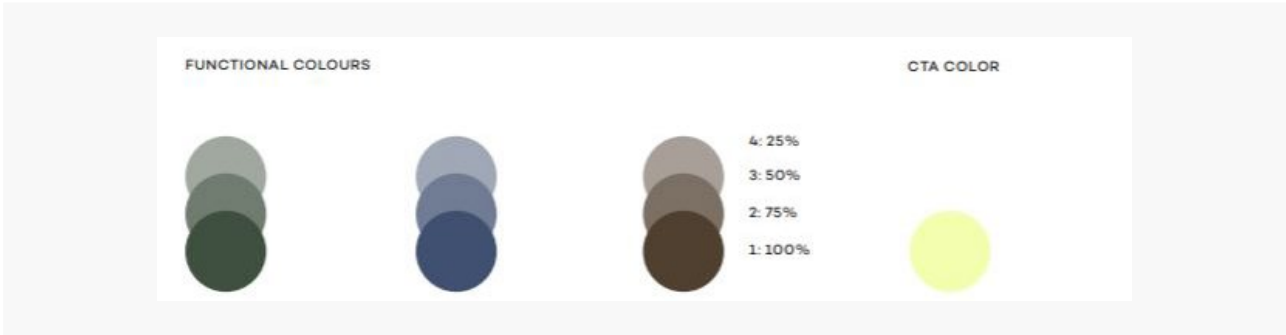

Grafisk profil

- Bilder
- Farger
- Fonter
- Logo